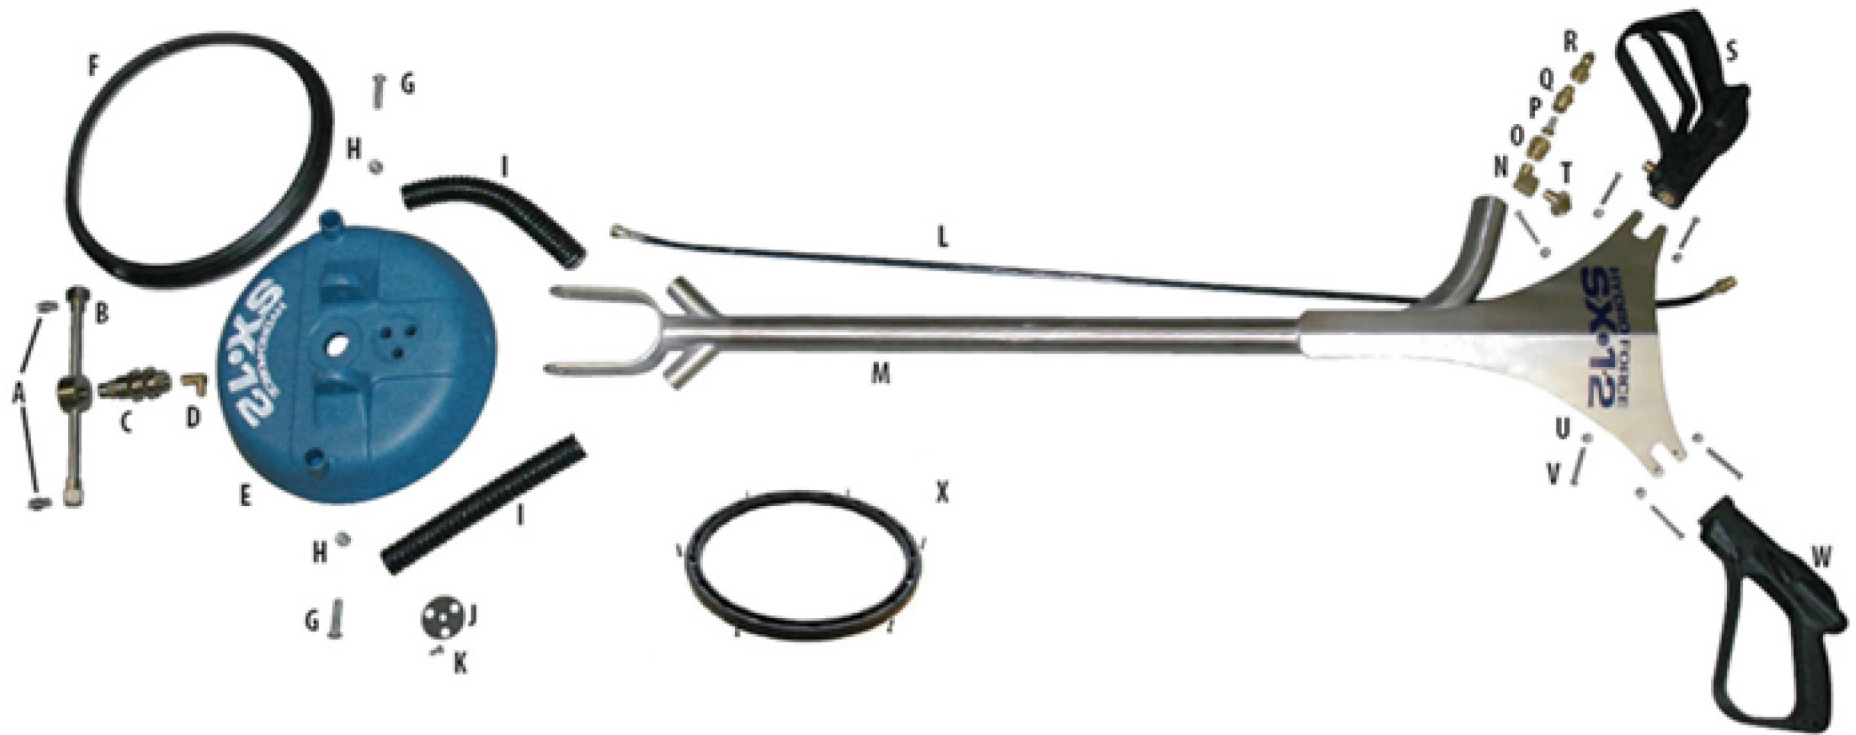

AW104 SX-12 Tile & Grout Tool

A	B632	1/8" Stainless Steel Veejet
B	NX102	10" Stainless Steel Tee Bar with Elbows
C	NX101	90 Swivel - " In 3/8" Out
D	BR260	90 Elbow " MPT " T
E	NM4090	SX-12 Roto Molded Head
F	AB50	SX-12 Brush Skirt
G	NM4084	3/8-16 1" Stainless Steel Screw
H		3/8" Stainless Steel Nylock Nut
I	NM4083	Black Vacuum Hose - 1" 9"
J	NM4086	Vacuum Relief Ring
K	NM4087	20" Screw
L	NM4089	3/16" 48" Solution Hose
M	NM4082	Handle Assembly
N	BR282	90 Brass Elbow " MPT " FPT
O	NA0804	Brass Strainer Adapter
P	NA0803	Mesh Strainer with out Check Valve

Q	NA0802	Brass Strainer Body
R	AH102B	Brass Male Quick Connect
S	100010	Spray Gun Handle
T	BR272	Brass 45 Elbow -" FPT " MPT
U	NM4081	10-32 Stainless Steel Nylock Hex Nut
V	NM4080	10-32 1 5/8" Stainless Steel Screw
W	NA031B	Spray Gun Body
X	AW104HB	SX-12 Hard Boot Kit