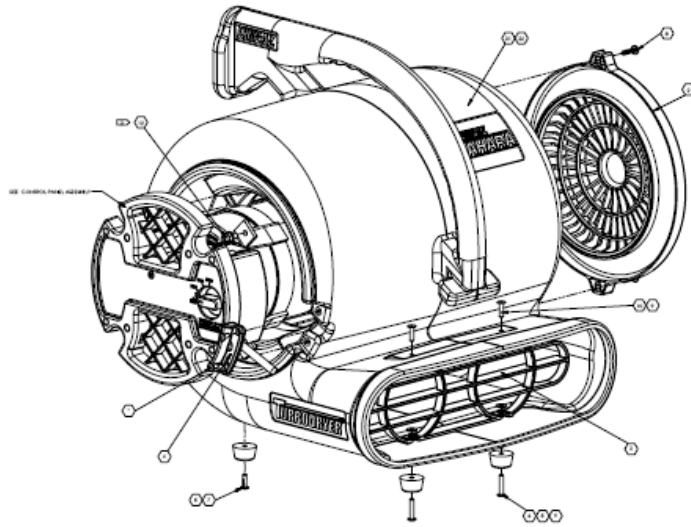

# Sahara HD TurboDryer

(Models: F352, F352-BE, F352-BUR, F352-GRN, F352-PR, F352-SM, F352-SP, F352-US, F352-YEL )

## Symbol Definition

- \* - multiple components to choose from for different models: voltage, size, color, etc.
- + - if you order this item, you may need to order additional items marked with same number of +'s in order to upgrade or complete repair

# SAHARA HD PICTORIAL DRAWING

REAR VIEW

CONTROL PANEL ASSEMBLY

CONTROL PANEL WIRING DETAIL