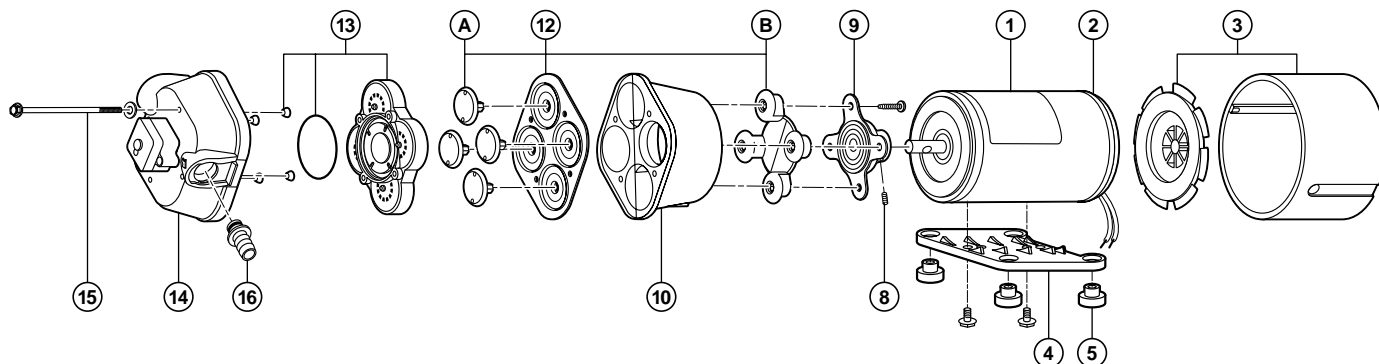

PARTS LIST MODEL 4300 SERIES

4300 SERIES DASH NO.

KEY PART NO.	DESCRIPTION	QTY	-042	-141	-242	-500	-501	-502
1	02009-027 12V DC Mtr (TEFC)	1		X		X		X
	02029-039 115V AC Mtr (TEFC)	1	X				X	
	02039-027 230V AC Mtr (TEFC)	1			X			
2	20115-114 Brush Endbell/Rect. Assy. (AC) w/BRG	1	X				X	
	20115-219 Brush Endbell/Rect. Assy. (AC) wo/BRG	1	X				X	
	20115-213 Brush Endbell Assy. (DC) wo/BRG	1		X		X		X
	20115-113 Brush Endbell Assy. (DC) w/BRG	1		X		X		X
3	20132-005 Fan/Shroud Kit	1	X	X	X	X	X	X
4	11028-101 Plastic Baseplate Assy. with Grommet & Screws	1	X	X	X	X	X	X
5	20132-000 Grommet Kit	Set of 4	X	X	X	X	X	X
8	20552-000 Cam/Bearing Set Screw	1	X	X	X	X	X	X
9	Cam/Bearing Kit w/Set Screw							
	20400-002	1	X	X	X	X	X	
	20400-003	1						X
10	20401-000 Bearing Cover P.P.	1	X	X	X	X	X	X
12	Diaphragm Kit w/Pistons & Screws							
	20403-040 Santoprene ®	1	X	X	X	X	X	X
	20403-050 Geolast ®							

4300 SERIES DASH NO.

KEY PART NO.	DESCRIPTION	QTY	-042	-141	-242	-500	-501	-502
13	Check Valve Kit w/"O" Ring & Ferrules							
	20407-020 Viton ®	1				X	X	
	20407-030 EPDM	1	X	X	X			X
14	Upper Housing Assy Kit							
	20404-018 E/S SW45	1	X					
	20404-017 V/G SW45	1					X	
	20404-001 E/S SW45	1		X				
	20404-007 V/G SW45	1				X		
	20404-020 E/S SW30	1			X			
	20404-003 E/S SW45	1						X
15	20405-000 Pump Screw Kit w/Washer & Ferrules	1	X	X	X			X
	20405-002 Geolast ®	1				X	X	
16	20381-002 1/2" Port Kit EPOM	2	X	X	X			
	20381-015 1/2" Port Kit Viton ®	2				X	X	
	20381-006 3/4" Port Kit EPOM	2						X
	20381-007 Garden Hose Port Kit	2						X
	Pump Head Assy							
	20406-020A	1	X					
	20406-021A	1					X	
	20406-000A	1		X				
	20406-005A	1				X		
	20406-023A	1			X			
	20406-002A	1						X