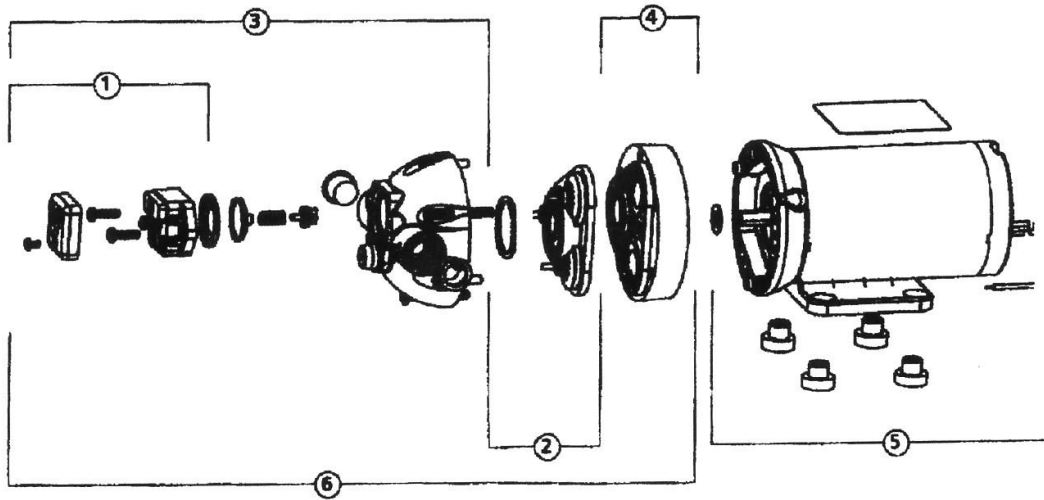

AP35 PARTS

Key	Description	Part Number	Key	Description	Part Number
1	Pressure Switch (150 PSI)	02091150	4	Lower Housing HSG STO 3C TRIPLEX	21040143A
	Pressure Switch (100 PSI)	02091100			
2	Check Valve Assembly (EPDM)	20407035	5	Motor 115VAC 1.4GPM 150 PSI	02029155A
	Check Valve Assembly (Viton)	20407033			
3	Upper Housing EPDM SW150	21048051	6	Pump Head (Santoprene / EPDM)	21048543
	Upper Housing Viton SW150	21048052		Pump Head (Santoprene / Viton)	21048544

DIMENSIONAL DRAWINGS - Inches (mm)