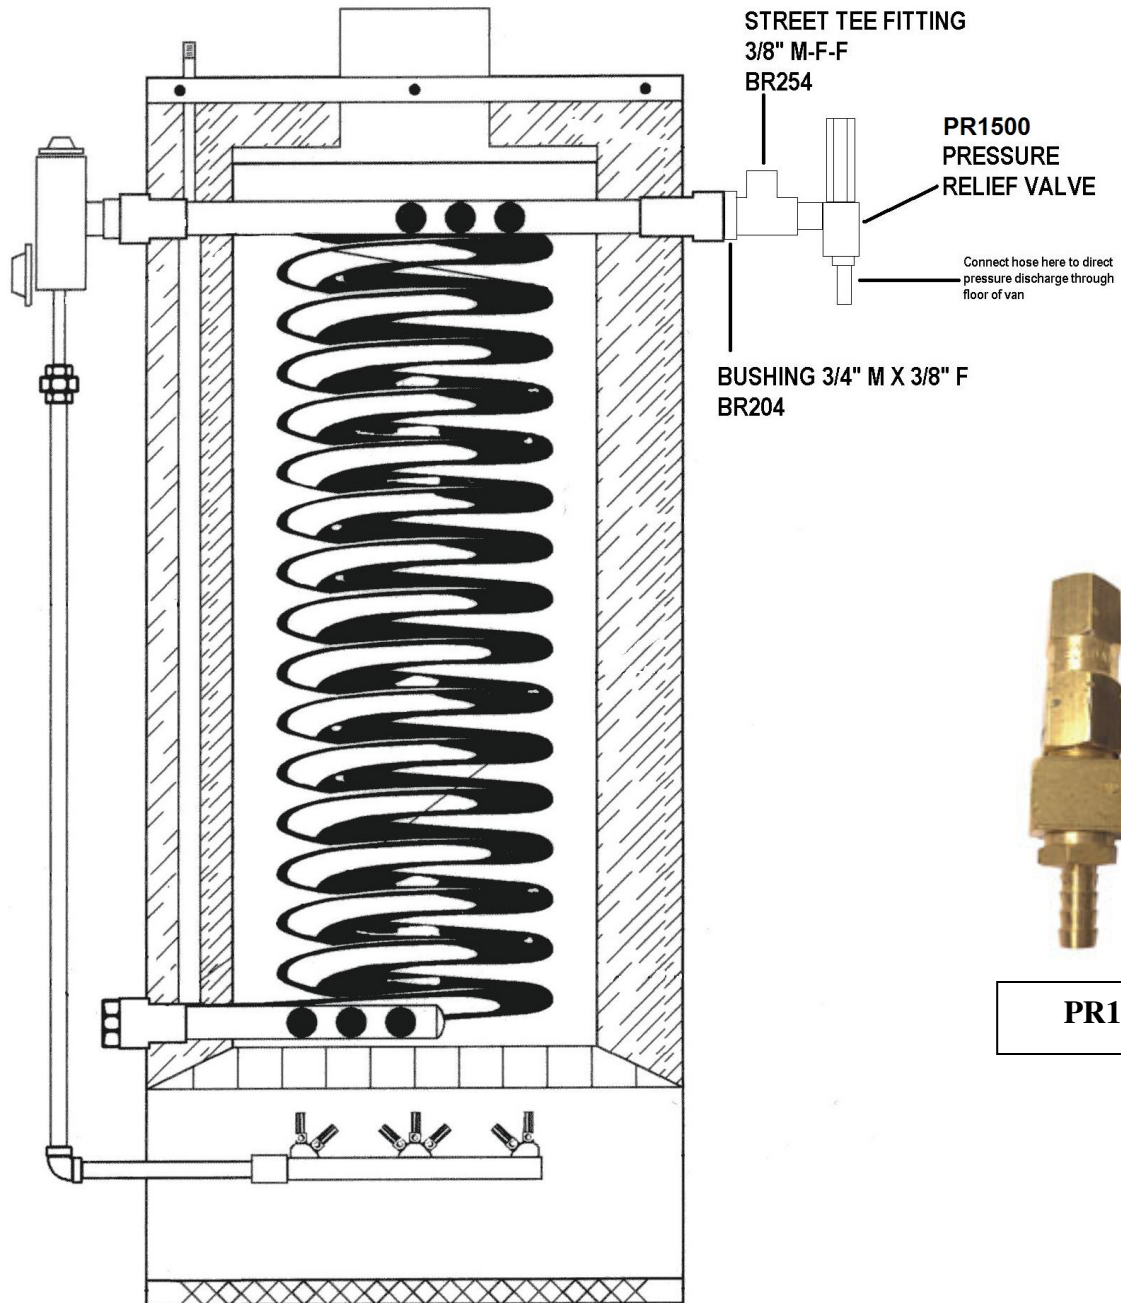

# Hotomatic Gas Water Heater Model HT

**PR1500**