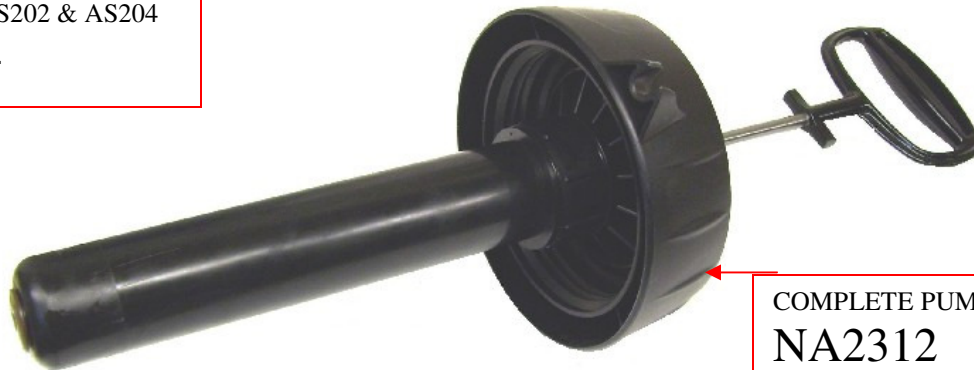

NEW STYLE AS18, AS202 & AS204 PARTS

KIT SEALS AS202 & AS204
NA2314

PRESSURE RELIEF VALVE *
NA2310

COVER *

COMPLETE PUMP ASSEMBLY
NA2312

PUMP HANDLE
SPRING *

O-RING PUMP BARREL *
NA2314B

PUMP BARREL *

* - Items Included with
NA2312 Complete Pump
Assembly

CHECK VALVE *
NA2256

PUMP HANDLE *

PUMP BARREL
INSERT *

PUMP SHAFT & PLUNGER
ASSEMBLY *

O-RING PLUNGER SEAL *
NA2314A