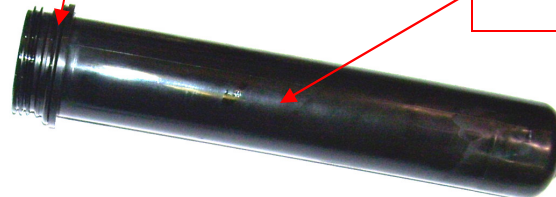

NEW STYLE AS18, AS202 & AS204 PARTS

KIT SEALS AS202 & AS204
NA2314

PRESSURE RELIEF VALVE *
NA2310

COVER *

COMPLETE PUMP ASSEMBLY
NA2312

PUMP HANDLE
SPRING *

O-RING PUMP BARREL *
NA2314B

PUMP BARREL *

* - Items Included with
NA2312 Complete Pump
Assembly

CHECK VALVE *
NA2256

PUMP HANDLE *

PUMP BARREL
INSERT *

PUMP SHAFT & PLUNGER
ASSEMBLY *

O-RING PLUNGER SEAL *
NA2314A