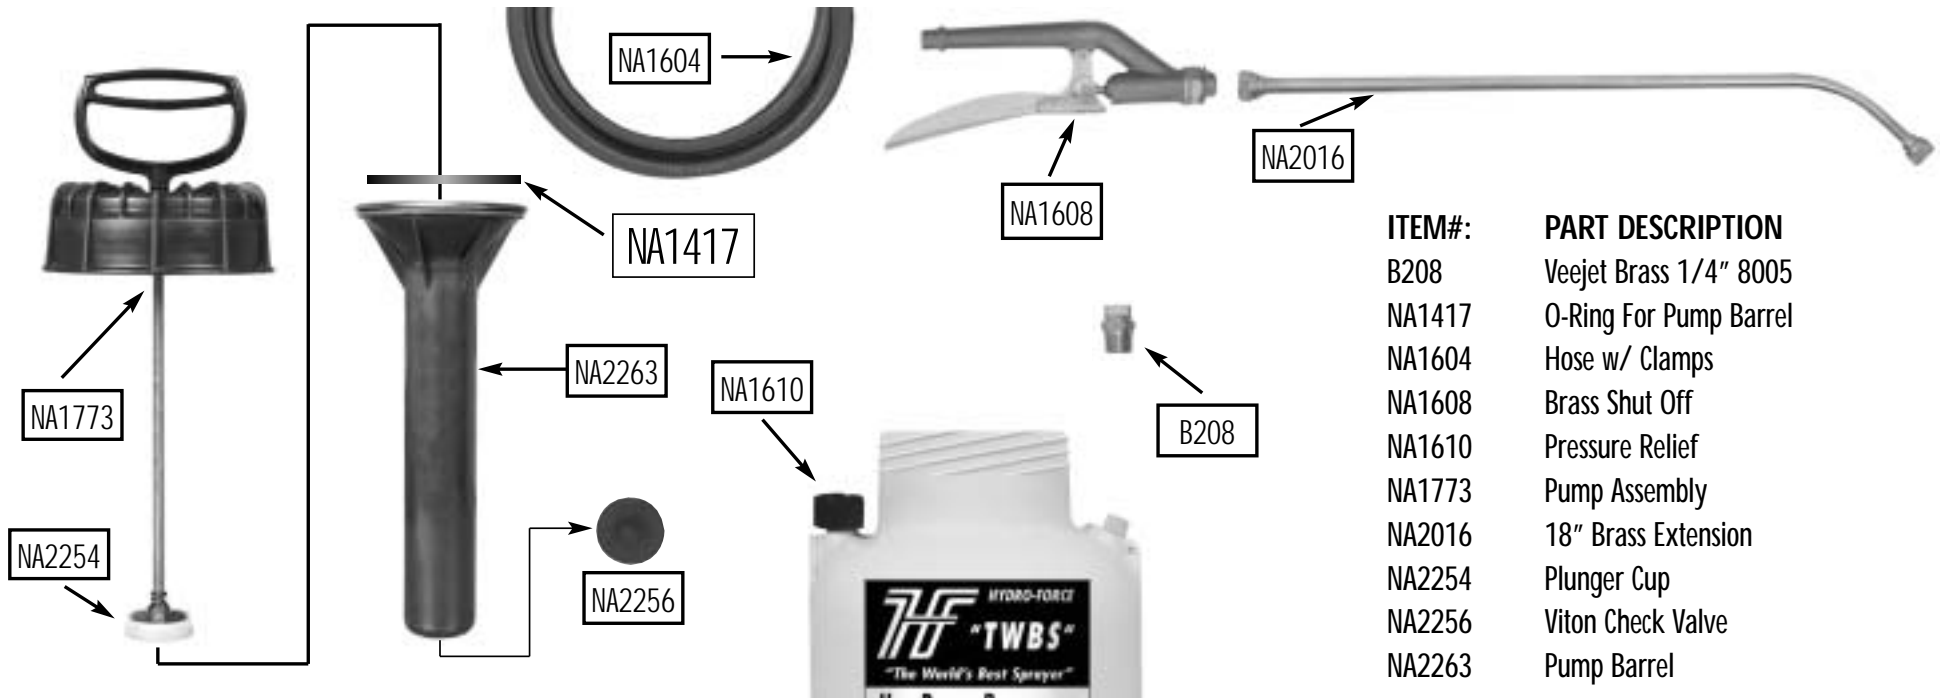

AS202 & AS204 "TWBS" Sprayer

ITEM#:	PART DESCRIPTION
B208	Veejet Brass 1/4" 8005
NA1417	O-Ring For Pump Barrel
NA1604	Hose w/ Clamps
NA1608	Brass Shut Off
NA1610	Pressure Relief
NA1773	Pump Assembly
NA2016	18" Brass Extension
NA2254	Plunger Cup
NA2256	Viton Check Valve
NA2263	Pump Barrel