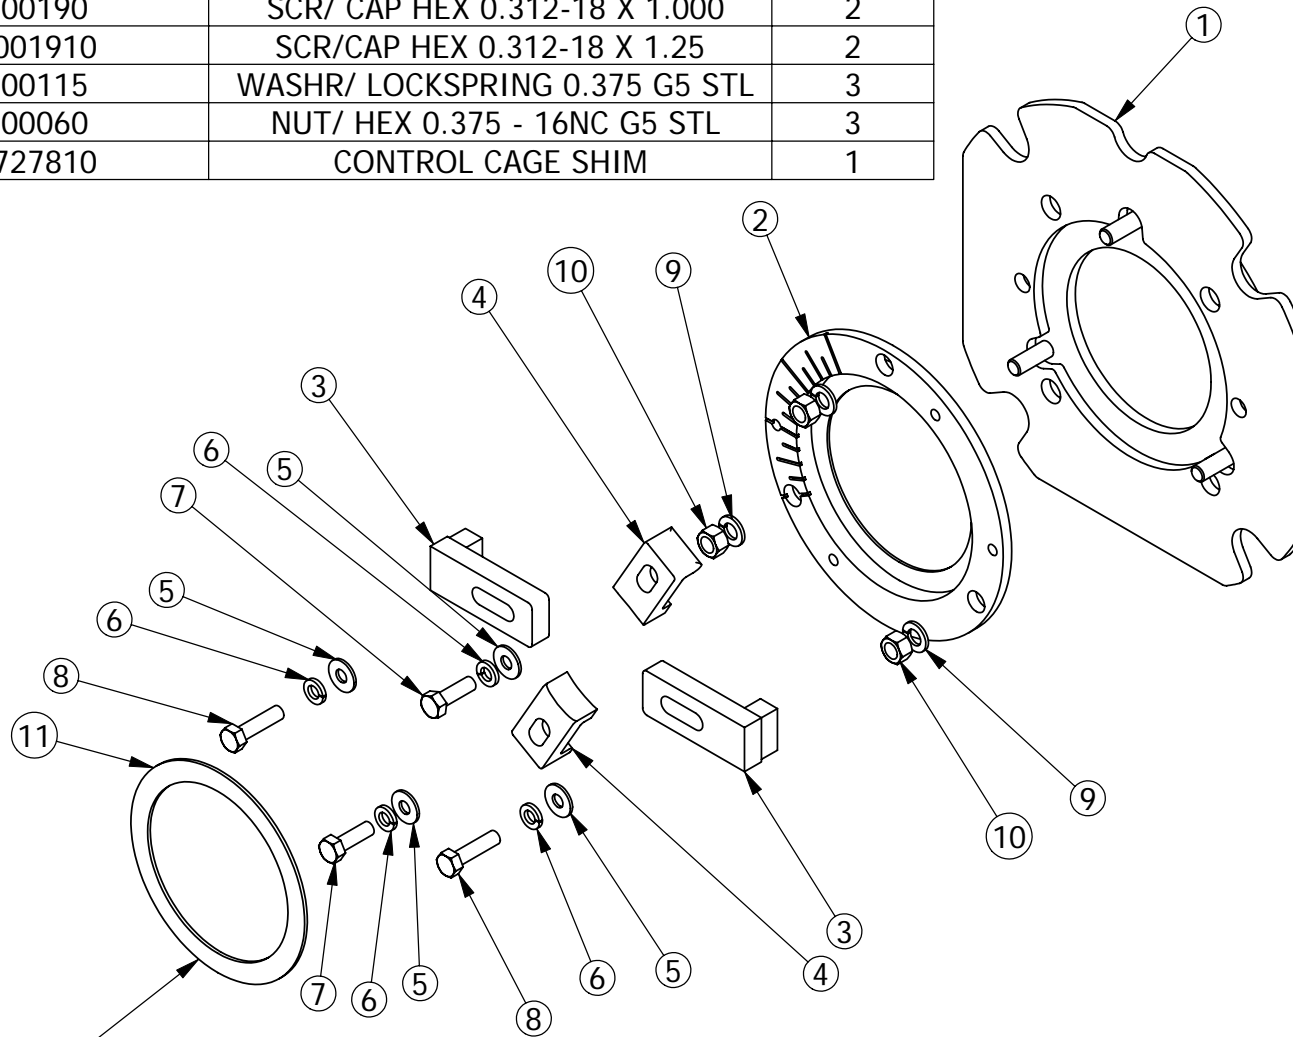

| ITEM NO. | PART NUMBER | DESCRIPTION | QTY. |
|----------|-------------|--------------------------------|------|
| 1 | PG-10337 | BRACKET/ MOUNTING CONTROL CAGE | 1 |
| 2 | PA-10937 | SUPPORT- BRACKET/ CONTROL CAGE | 1 |
| 3 | PA-10948 | FEED SPOUT CLAMP | 2 |
| 4 | 6940730 | CONTROL CAGE CLAMP | 2 |
| 5 | 500103 | WASHR/FLT 0.312 G8 STL | 4 |
| 6 | 5001140 | WASHR/LOCKSPRG 0.312 G5 STL | 4 |
| 7 | 500190 | SCR/ CAP HEX 0.312-18 X 1.000 | 2 |
| 8 | 5001910 | SCR/CAP HEX 0.312-18 X 1.25 | 2 |
| 9 | 500115 | WASHR/ LOCKSPRING 0.375 G5 STL | 3 |
| 10 | 500060 | NUT/ HEX 0.375 - 16NC G5 STL | 3 |
| 11 | 9727810 | CONTROL CAGE SHIM | 1 |

NOTE:
ITEM#11- USE AS NEEDED TO SET CONTROL CAGE DEPTH