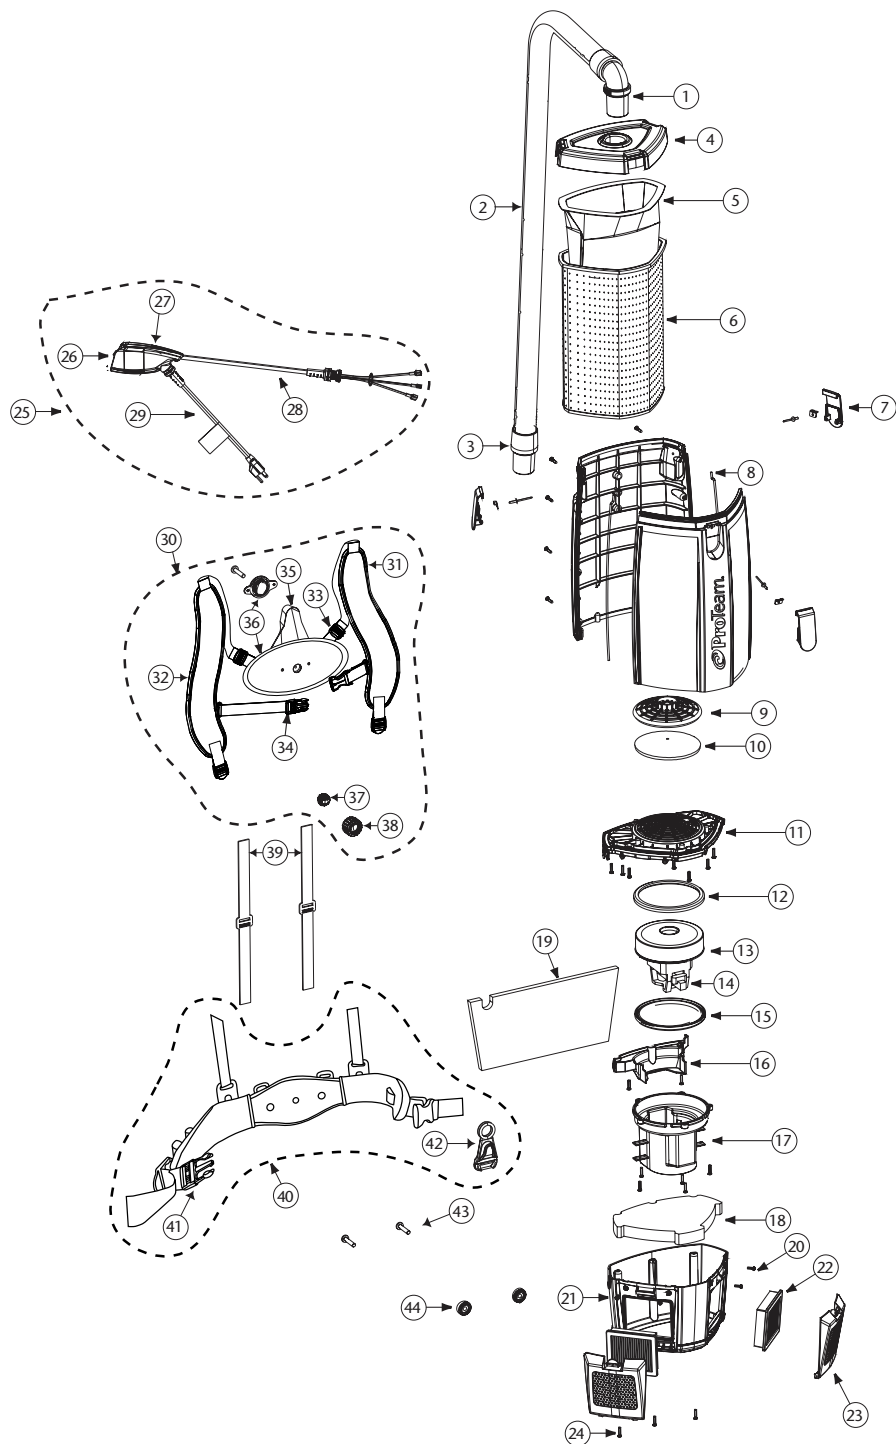

## SUPER COACH PRO 6/SUPER COACH PRO 10 ASSEMBLY

No.	Product Name	Qty
1	101928 Replacement Double Swivel Elbow Cuff (Black)	1 ea.
2	103048 Static-Dissipating Hose w/Cuffs (Black)	1 ea.
3	100694 Replacement Swivel Cuff (Black) 1 1/2"	1 ea.
4	833948 Purple Cap	1 ea.
5	107313 Intercept Micro Filter (Super Coach Pro 10)	10/pk
	107314 Intercept Micro Filter (Super Coach Pro 6)	10/pk
6	834000 Micro Cloth Filter (Super Coach Pro 10)	1 ea.
	834072 Micro Cloth Filter (Super Coach Pro 6)	1 ea.
7	510179 Latch and Retainer w/Lock Nut & Screw	1 set
8	510180 Gasket for Tank (Super Coach Pro 10)	2 ea.
	510181 Gasket for Tank (Super Coach Pro 6)	2 ea.
9	510183 Dome Filter w/Foam Media (Includes: 10)	1 set
10	510184 Foam Filter Media for Dome Filter	1 ea.
11	510193 Upper Motor Support w/Gasket	1 set
12	833951 Upper Motor Gasket	1 ea.
13	834036 Motor/Fan (120 V)	1 ea.
14	101720 Carbon Brush Set	1 set
15	833952 Lower Motor Gasket	1 ea.
16	510185 Cover Wire w/ 2 screws	1 set
17	510194 Lower Motor Support (5 screws)	1 set
18	834042 Triangular Lower Foam Pad	1 ea.
19	834043 Rectangular Upper Foam Pad	1 ea.
20	808380-0 Screw Pan CR #8 x 1/2"	1 ea.
21	510188 Housing Assembly Lower w/Screws	1 set
22	107315 HEPA Filter (2 pack)	1 set
23	833954 Exhaust Filter Door	1 ea.
24	808380-22 Screw Pan CR #8 x 3/4"	1 ea.
25	834037 Switch Cord and Power Cord Assembly (Includes: 26-29)	1 set
26	106066 On/Off Switch	1 ea.
27	107043 Switch Box	1 set
28	834038 Pigtail Assembly	1 set
29	834165 Power Cord Assembly	1 set
30	510190 Upper Harness Assembly (Includes: 31-38)	1 set
31	834058 Shoulder Strap Lefthand	1 ea.
32	834059 Shoulder Strap Righthand	1 ea.
33	100358 Shoulder Strap Adjustment Buckle	1 ea.
34	510191 Sternum Strap Buckle (latch and keeper)	1 set
35	101737 Carry Handle w/Rivet Set	1 set
36	834049 Upper Pad Harness	1 set
37	834050 Pivoting Ball	1 ea.
38	834053 Outer Support Retainer	1 ea.
39	510192 Tensioning Straps	1 set
40	834055 Lower Harness Assembly (Includes: 41, 42)	1 set
41	106719 Waist Belt Keeper and Latch	1 set
42	102604 Cord Holder	1 ea.
43	834051 5/16" - 18x1 - 3/8" Lock Screw (2 screws)	1 set
44	510186 Harness Spacers	2 ea.
45	101678 50' Extension Cord (Not Shown)	1 ea.